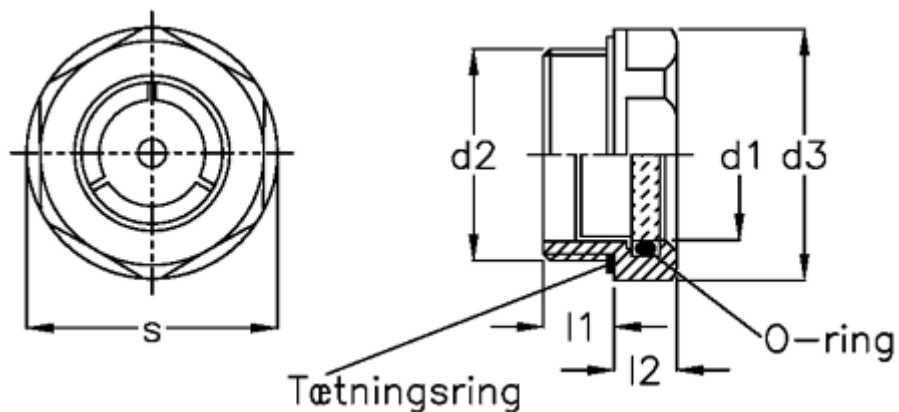

Data Sheet

Article number: 2074324M3315AS

Description: E+G Oil level sight glass GN 743-24-M33x1.5-AS

Measures

d1	= 24
d2	= M33x1.5
d3	= 40
l1	= 11
l2	= 8.5
Max pressure	= -
Max vacuum mbar	= -
s	= 36